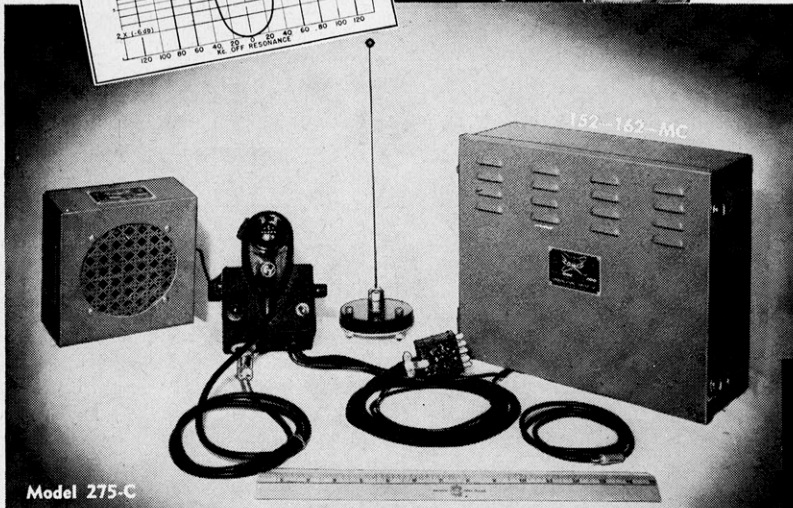

## All New **LOW-DRAIN** FM 2-WAY RADIO with *Super-Selectivity*

- Only 6 Amps for Stand-by, Total 13 While Transmitting
- Designed especially to operate on Newly Proposed Frequencies
- Mounts up Front on Fire Wall
- Works with Any Battery Polarity without Alteration
- Built Specifically for Rugged Police Service
- Most Economical to Maintain and Operate