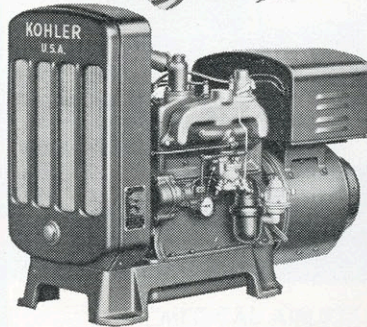

Write for FREE bulletins fully describing these instruments.

You must be sure!

Today the FM bands are more crowded than ever before, and the congestion is still increasing. The price of strict compliance with FCC regulations, on carrier swing and adjacent-channel interference, is constant and accurate vigilance. Why pay an extra price, by using less than the best monitoring equipment?

## KOHLER ELECTRIC PLANTS

*Stand-by protection  
for communications*

Model 5E61, 5 KW, 115/230 volt, AC.  
Automatic stand-by. Length 40",  
width 17", height 28".

When storms or accidents cut off central station power, stand-by Kohler plants, 750 watts to 15 KW, take over critical loads automatically. Prevent interruption of radio-telephone, alarm signals, when most needed. Maintain automatic heat, emergency lighting, at headquarters. Act *before* the emergency occurs. Mobile and portable models for sole supply on maintenance and repair trucks are available. Write for folder 22-E.