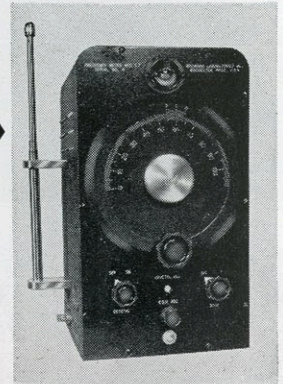

# FM MODULATION MONITOR MD-25A

Coverage — 30-40, 40-50, 72-76, 152-162 mc.  
Sensitivity — approximately 1 millivolt at antenna.  
Panel Meter — indicates modulation swing to 20 kc.  
Flasher — indicates peak modulation (carrier deviation) in excess of 15 kc.

### BROWNING FREQUENCY METERS

S-4 — 1 to 5 frequencies from 1.5 to 70 mc. FM or AM.  
S-7 — 1 to 2 frequencies in the 72-76 and 152-174 mc bands. FM or AM.  
Accurate to 25/10,000 of 1% of specified frequency. Easy to use, dependable, compact, and sturdy — ideal for police work. Calibration of all meters can be checked in the field.

Write for FREE bulletins fully describing these instruments.

You must be sure!

Today the FM bands are more crowded than ever before, and the congestion is still increasing. The price of strict compliance with FCC regulations, on carrier swing and adjacent-channel interference, is constant and accurate vigilance. Why pay an extra price, by using less than the best monitoring equipment?