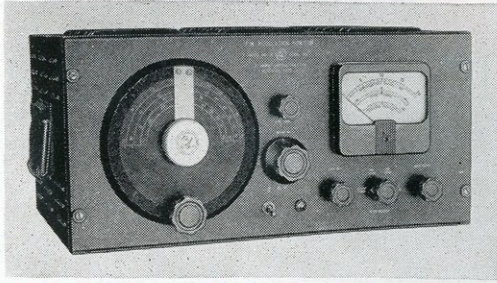

ABC Radio Laboratories	15
Avia Products Corp.	4
Bliley Products Co.	21
Browning Laboratories	23
Carter Motor Co.	18
E A Supply Co.	11
Eidson Electronics	14
General Electric Co.	Back Page
Gonset Co.	20
Kaar Engineering Co.	21
James Knights Co.	13
Kohler of Kohler Co.	23
Leece-Neville	11
Link Radio Corp.	18
P. R. Mallory & Co.	12
Motorola, Inc.	2
Radio Apparatus Corp.	14
RCA Engineering	22
RCA Tube Department	17
Shure Bros., Inc.	15
Ward Products Corp.	19
Leon H. Wicoff	15

hide? In the meantime, Hurray for Car 200! Also for J. Gantzer, our new Secretary-Treasurer from Dupage Co., who billed everyone for dues the first week in office. Did YOU pay?

Speaking of roads, M. Cryder, op-in-charge at SP Joliet, recently transferred from down state, was asked what he thought of Chicagoland. It's OK, he sez — but too many roads and inter-sections.

Dale Collier at Pontiac (who used to work at KIB65, Louisville) who insists on calling those flying windmills a "Helli-COOP-ter," was asked by the control station to report road conditions and weather, especially requesting — "Is it foggy?" Dale replied — "It's so hazy and dark, I can't tell whether it's foggy or not!" We do have problems.

—Ero

FM MODULATION MONITOR MD-25A

Coverage — 30-40, 40-50, 72-76, 152-162 mc.
Sensitivity — approximately 1 millivolt at antenna.
Panel Meter — indicates modulation swing to 20 kc.
Flasher — indicates peak modulation (carrier deviation) in excess of 15 kc.

BROWNING FREQUENCY METERS

S-4 — 1 to 5 frequencies from 1.5 to 70 mc. FM or AM.
S-7 — 1 to 2 frequencies in the 72-76 and 152-174 mc bands. FM or AM.
Accurate to 25/10,000 of 1% of specified frequency. Easy to use, dependable, compact, and sturdy — ideal for police work. Calibration of all meters can be checked in the field.

Write for FREE bulletins fully describing these instruments.